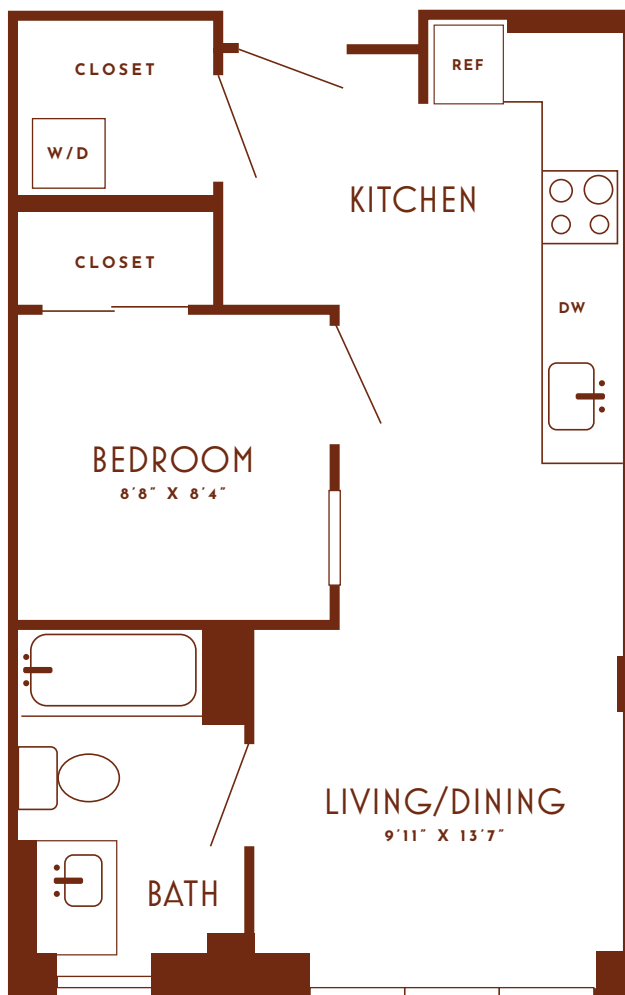

THEWRAYDC.COM
THEWRAY@BOZZUTOLIVING.COM
T. 202.719.0754

* Floor plans are artist's conception;
detail and dimensions may differ
from actual plans.

THE WRAY

515 22ND STREET NW
WASHINGTON D.C.

B11

1 BED, 1 BATH

DATE AVAILABLE _____

RENT _____

FLOOR NO. _____

APARTMENT NO. _____

SQ. FOOTAGE _____

FLOOR 2-4